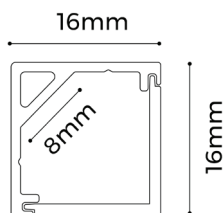

### ALLCRAFT 1607

LT05.1607

**Mounting:** Suspended • Surface

**Lengths (mm):** 1000 • 2000 • 3000

**Input voltage:** 48VDC

**Material:** Aluminium

**Finishing:** White • Black • Custom

### ALLCRAFT 1613

LT05.1613

**Mounting:** Recessed

**Lengths (mm):** 1000 • 2000 • 3000

**Input voltage:** 48VDC

**Material:** Aluminium

**Finishing:** White • Black • Custom

### ALLCRAFT 1616

LT05.1616

**Mounting:** Suspended • Surface

**Lengths (mm):** 1000 • 2000 • 3000

**Input voltage:** 48VDC

**Material:** Aluminium

**Finishing:** White • Black • Custom