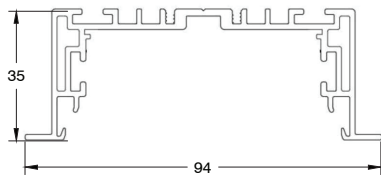

ALLCRAFT 9435

LT05.9435