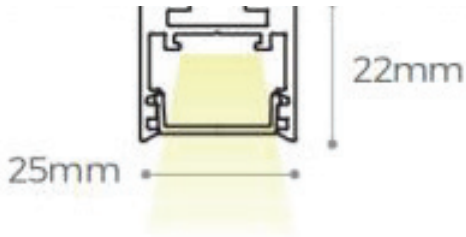

SPECIFICATIONS

ALLCRAFT PROFILES

Warranty: 5 years

ALLCRAFT 2522

LT05.2522