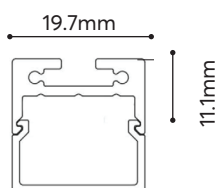

### ALLCRAFT 1613

LT05.1613

**Mounting:** Recessed

**Lengths (mm):** 1000 • 2000 • 3000

**Input voltage:** 48VDC

**Material:** Aluminium

**Finishing:** White • Black • Custom

### ALLCRAFT 1616

LT05.1616

**Mounting:** Suspended • Surface

**Lengths (mm):** 1000 • 2000 • 3000

**Input voltage:** 48VDC

**Material:** Aluminium

**Finishing:** White • Black • Custom

### ALLCRAFT 1911

LT05.1911

**Mounting:** Suspended • Surface

**Lengths (mm):** 1000 • 2000 • 3000

**Input voltage:** 48VDC

**Material:** Aluminium

**Finishing:** White • Black • Custom