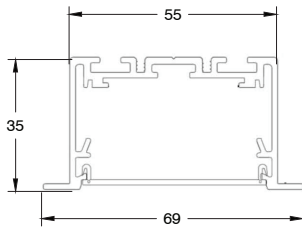

### ALLCRAFT 2522

LT05.2522

**Mounting:** Suspended • Surface

**Lengths (mm):** 1000 • 2000 • 3000

**Input voltage:** 48VDC

**Material:** Aluminium

**Finishing:** White • Black • Custom

### ALLCRAFT 6935

LT05.6935

**Mounting:** Recessed

**Lengths (mm):** 1000 • 2000 • 3000

**Input voltage:** 48VDC

**Material:** Aluminium

**Finishing:** White • Black • Custom