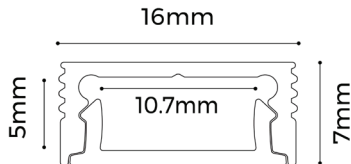

### ALLCRAFT 1607

LT05.1607

**Mounting:** Suspended • Surface

**Lengths (mm):** 1000 • 2000 • 3000

**Input voltage:** 48VDC

**Material:** Aluminium

**Finishing:** White • Black • Custom

### ALLCRAFT 1616

LT05.1616

**Mounting:** Suspended • Surface

**Lengths (mm):** 1000 • 2000 • 3000

**Input voltage:** 48VDC

**Material:** Aluminium

**Finishing:** White • Black • Custom