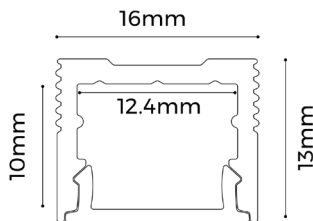

### ALLCRAFT 1607

LT05.1607

**Mounting:** Suspended • Surface

**Lengths (mm):** 1000 • 2000 • 3000

**Input voltage:** 48VDC

**Material:** Aluminium

**Finishing:** White • Black • Custom

### ALLCRAFT 1613

LT05.1613

**Mounting:** Recessed

**Lengths (mm):** 1000 • 2000 • 3000

**Input voltage:** 48VDC

**Material:** Aluminium

**Finishing:** White • Black • Custom

### ALLCRAFT 1616

LT05.1616

**Mounting:** Suspended • Surface

**Lengths (mm):** 1000 • 2000 • 3000

**Input voltage:** 48VDC

**Material:** Aluminium

**Finishing:** White • Black • Custom